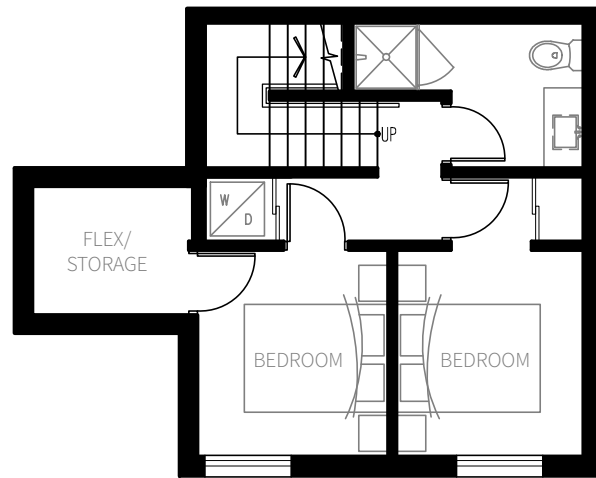

MAIN LEVEL

LOWER LEVEL

3 BEDROOM + 2 BATH

Interior: 1082 SQ FT
 Exterior: 95 SQ FT
 Total: 1177 SQ FT